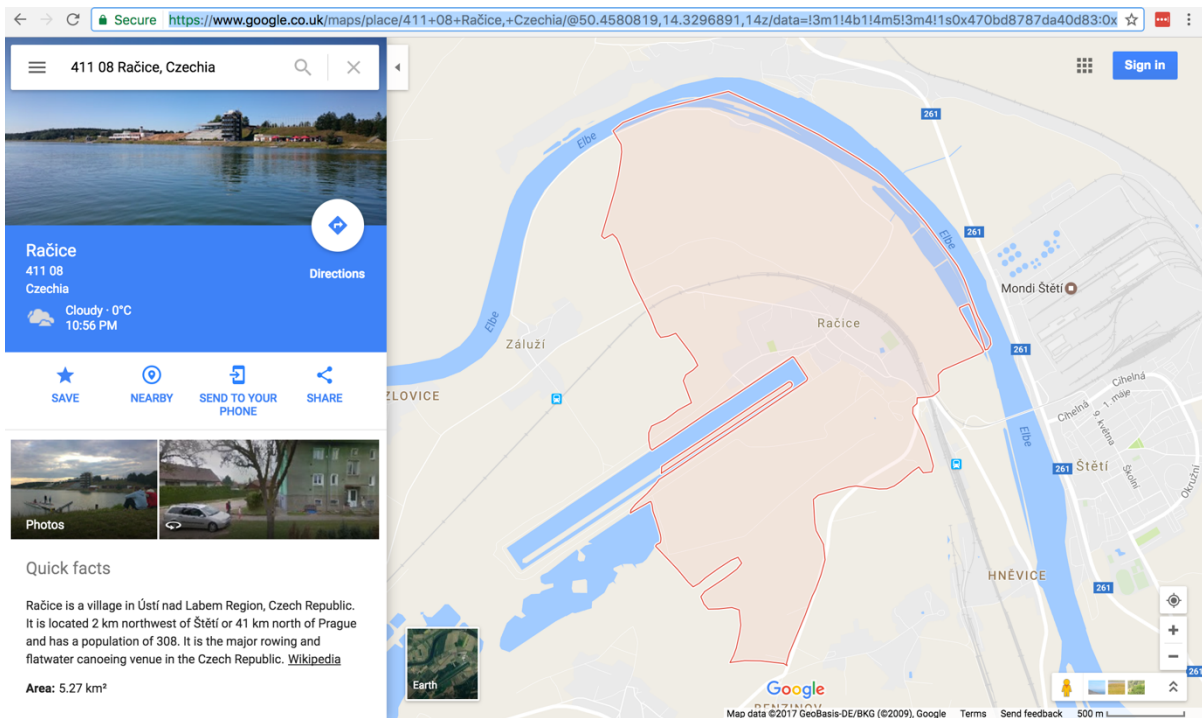

411 08 Štětí

Czech Republic

Getting there:

Direct flights to Prague from many UK airports.

The Račice venue is located close to the Czech capital Prague, which is only a 50 minute drive by motorway.

Where to stay:

The course dimensions are as follows:

Total length: 2 350 m

Width of main Canal: 130 m

The course can hold races of up to 2000 m and is equipped with the Albano system having a total of 8 lanes. In addition to the main race lanes, the course also has a separate 30 m wide 'return lane' from the finish to start line. The course is encircled by a 5 km road and the whole arena measures 73 hectares in total including towers for race umpires, boat house, hotel and administrative offices, large car park, boathouse, competitor changing room facilities and a capacity for 5000 spectators.

The Račice venue is located close to the Czech capital Prague, which is only a 30 minute drive by motorway.

What to do:

Official Tourist site for Prague - <http://www.prague.eu/en>

Weather:

Find up to the minute weather updates click [here](#).

Maps:

Interactive map:

<https://www.google.co.uk/maps/place/411+08+Ra%C4%8Dice,+Czechia/@50.4580819,14.3296891,14z/data=!3m1!4b1!4m5!3m4!1s0x470bd8787da40d83:0x400af0f6615bdb0!8m2!3d50.4612984!4d14.351081>