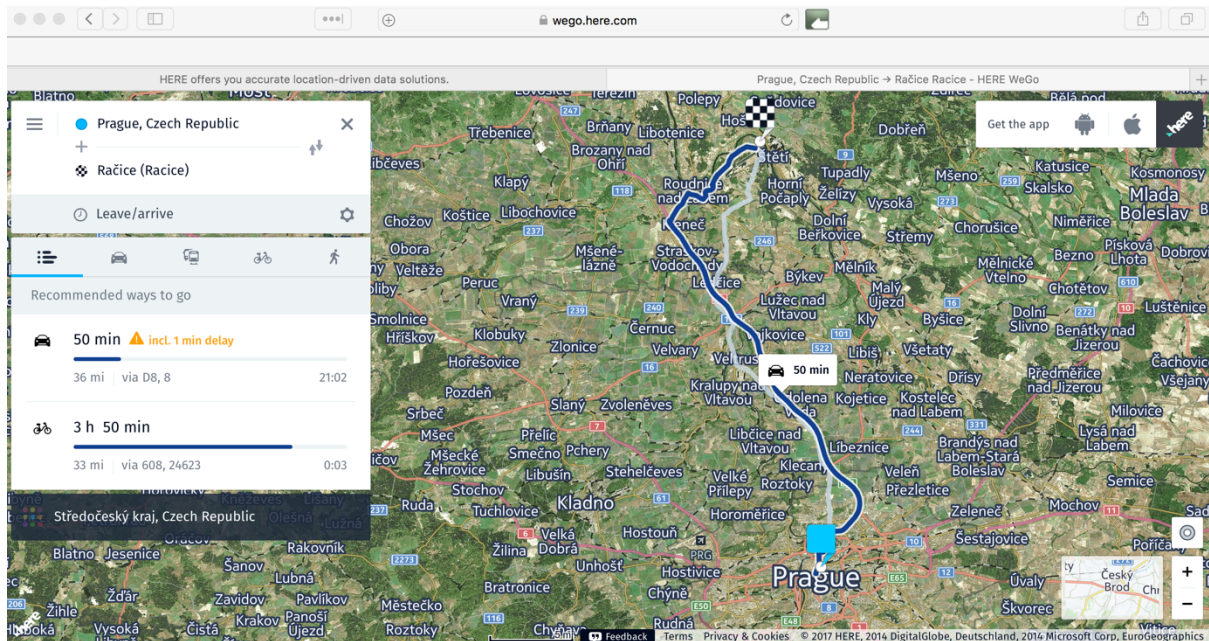

Regatta Venue Information

Racice, Czech Republic

Event

Junior World Rowing Championships,

Racice, Czech Republic

8th – 12th August, 2018

Event website:

<http://www.worldrowing.com/events/2018-world-rowing-junior-championships/event-information>

411 08 Štětí

Czech Republic

Getting there:

Direct flights to Prague from many UK airports.

The Račice venue is located close to the Czech capital Prague, which is only a 50 minute drive by motorway.

Where to stay:

The course dimensions are as follows:

Total length: 2 350 m

Width of main Canal: 130 m

The course can hold races of up to 2000 m and is equipped with the Albano system having a total of 8 lanes. In addition to the main race lanes, the course also has a separate 30 m wide 'return lane' from the finish to start line. The course is encircled by a 5 km road and the whole arena measures 73 hectares in total including towers for race umpires, boat house, hotel and administrative offices, large car park, boathouse, competitor changing room facilities and a capacity for 5000 spectators.

The Račice venue is located close to the Czech capital Prague, which is only a 30 minute drive by motorway.

What to do:

Official Tourist site for Prague - <http://www.prague.eu/en>

Weather:

Find up to the minute weather updates click [here](#).