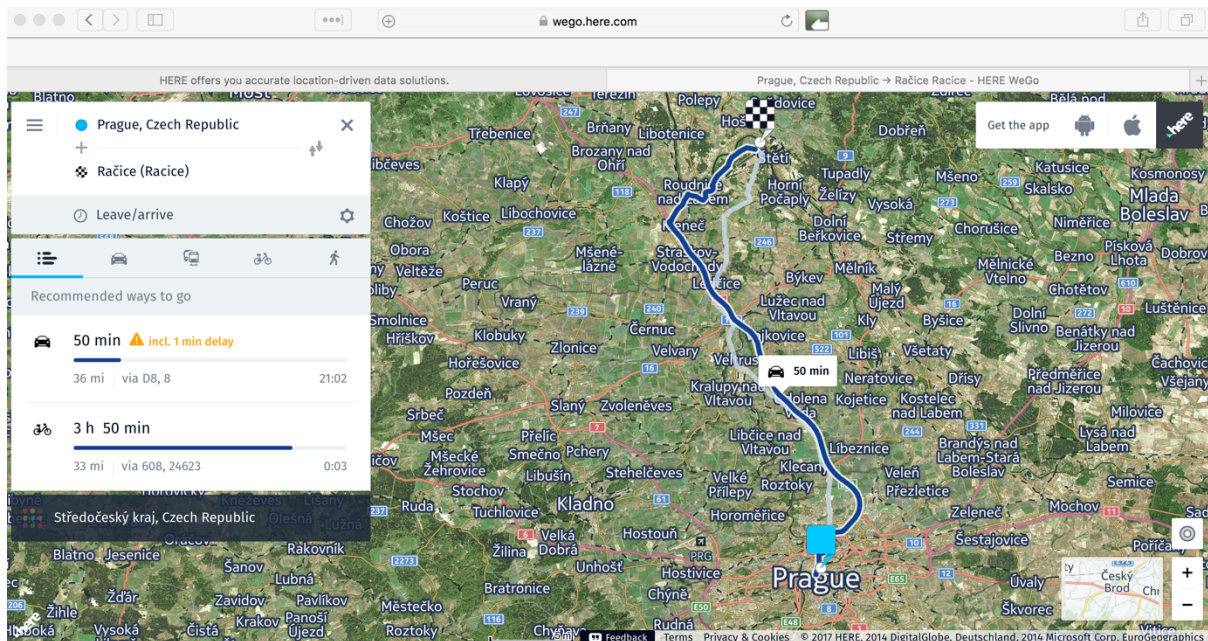

## Getting there:

Direct flights to Prague from many UK airports.

The Račice venue is located close to the Czech capital Prague, which is only a 50 minute drive by motorway.