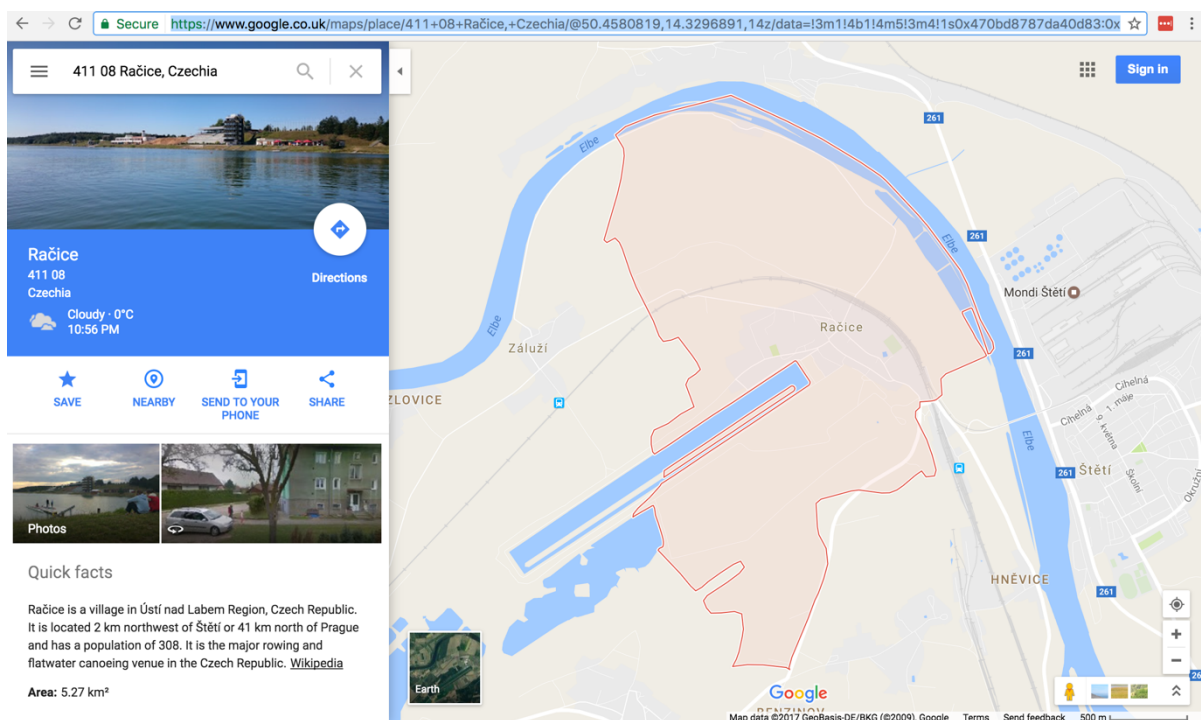

## Getting there:

Direct flights to Prague from many UK airports.

The Račice venue is located close to the Czech capital Prague, which is only a 50 minute drive by motorway.

## **Maps:**

Interactive map:

<https://www.google.co.uk/maps/place/411+08+Ra%C4%8Dice,+Czechia/@50.4580819,14.3296891,14z/data=!3m1!4b1!4m5!3m4!1s0x470bd8787da40d83:0x400af0f6615bdb0!8m2!3d50.4612984!4d14.351081>