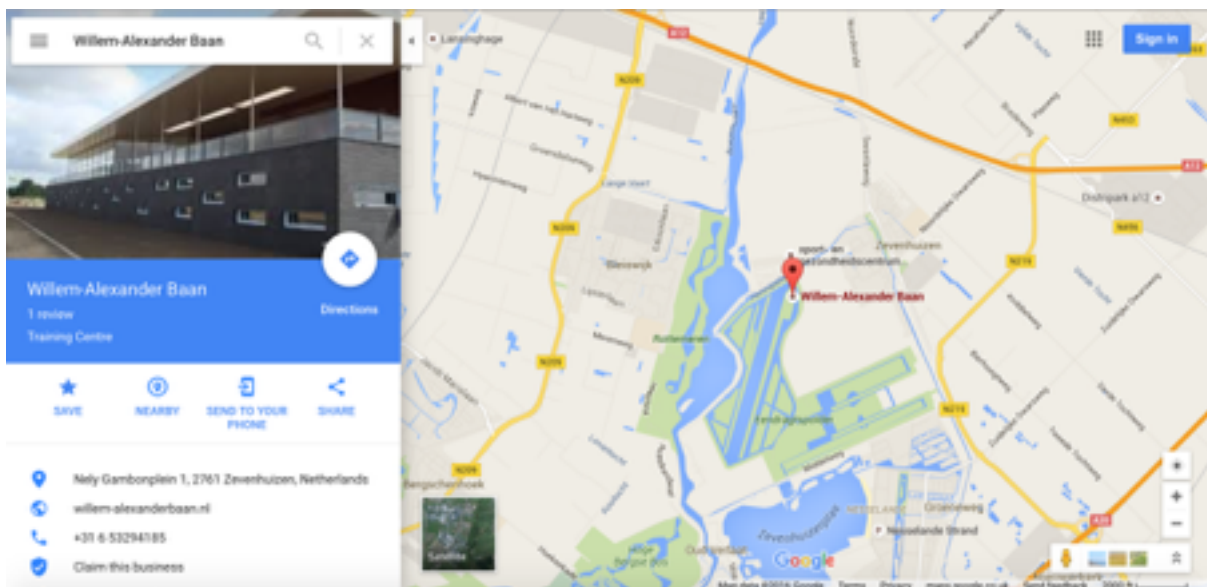

# Regatta Venue Information

Train; High Speed and Intercity links from Europe to [Rotterdam Central Station](#); Local train/metro station is [Station Rotterdam Alexander](#). Metro Station [Nesselande](#) is at 20 minutes walk from venue. Road; Willem-Alexanderbaan is just minutes away from A20 Rotterdam-Utrecht and A12 The Hague- Utrecht highways.

## The Rowing Lake:

Willem-Alexander Baan  
Nely Gambonplein 1,  
2761 Zevenhuizen,  
Netherlands

## Maps:

Interactive map:

<https://www.google.com/maps?ll=52.005554,4.565143&z=16&t=m&hl=en-US&gl=US&mapclient=embed&cid=15877120317521189873>